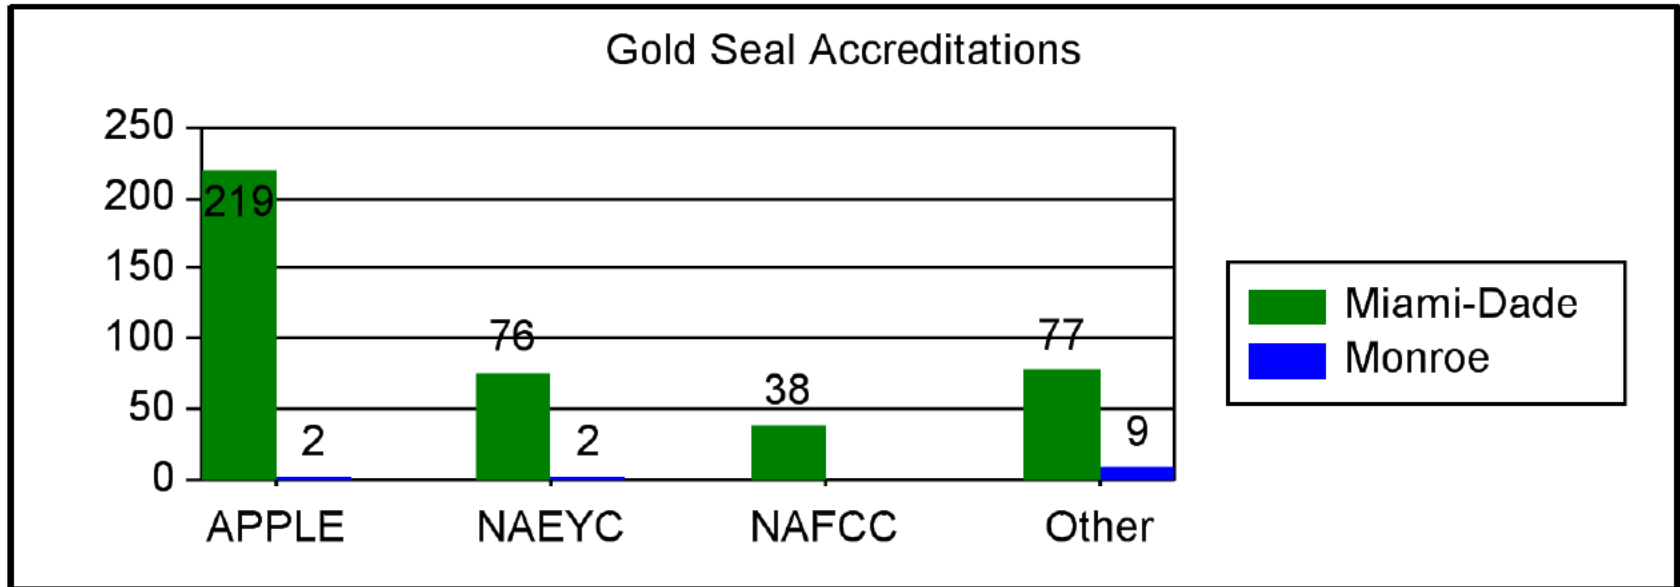

Miami-Dade/Monroe Gold Seal Sites

Note: Some sites are accredited by more than one accrediting body.