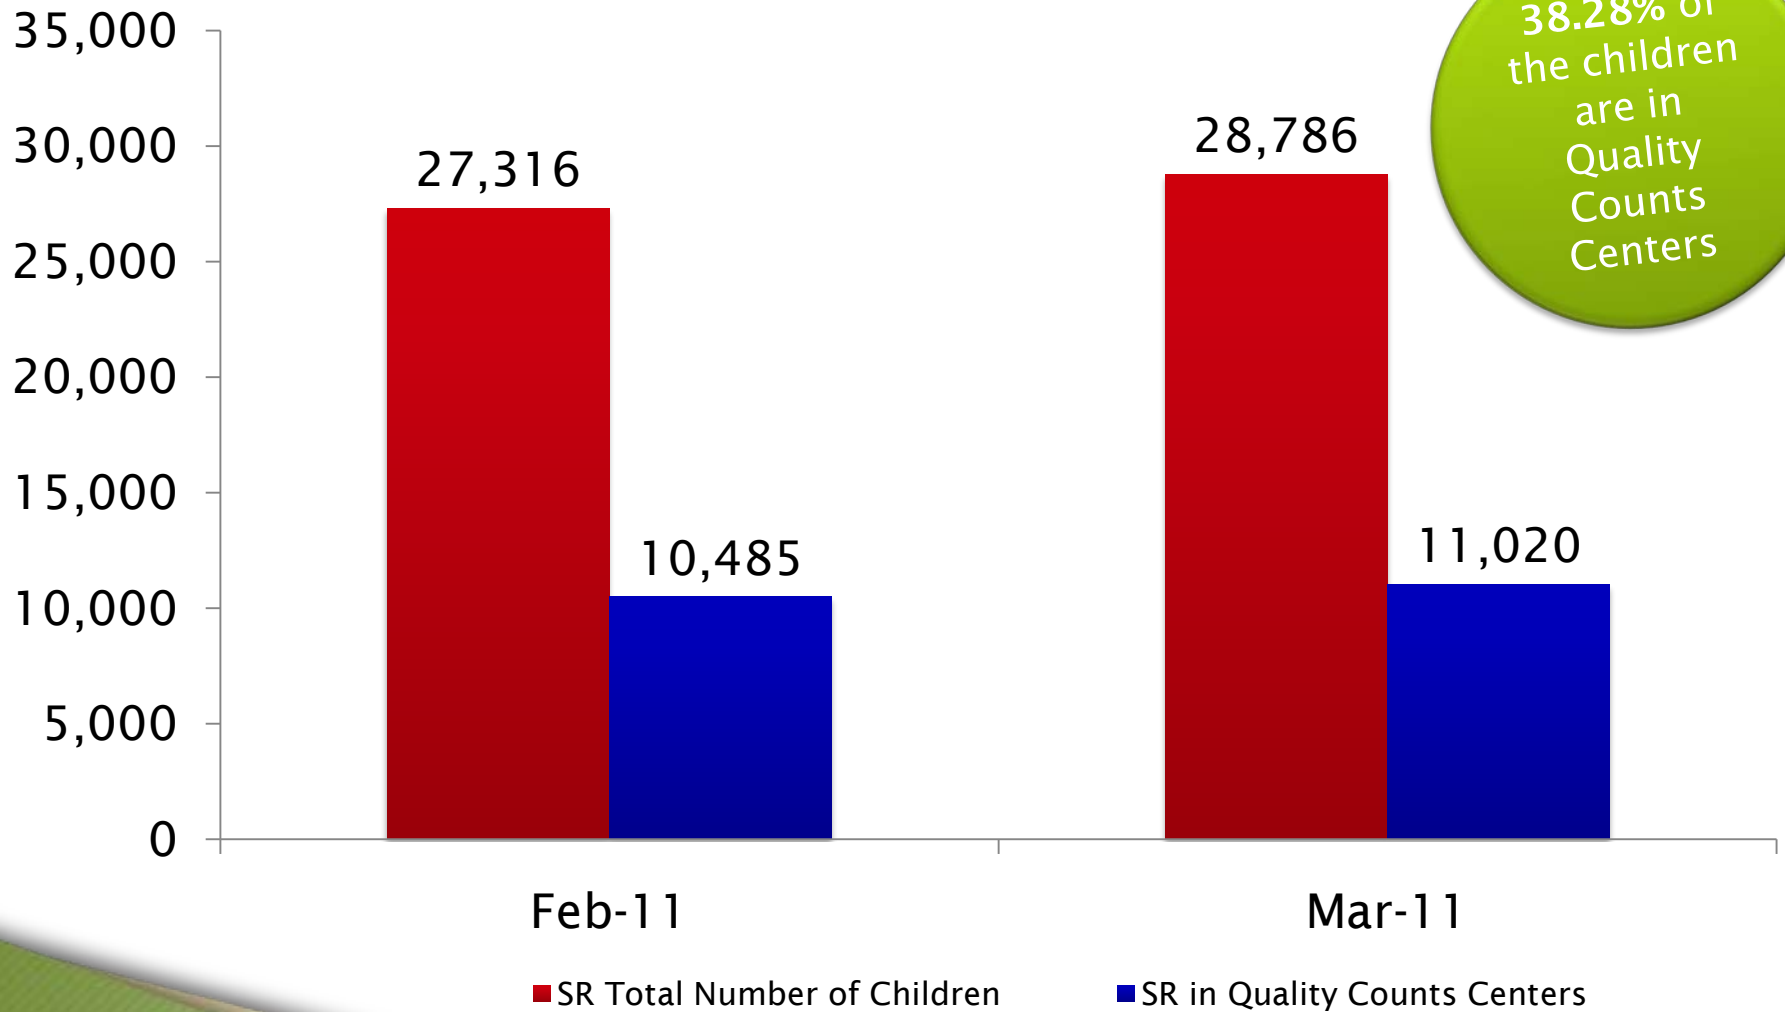

SR Children in Quality Counts Centers